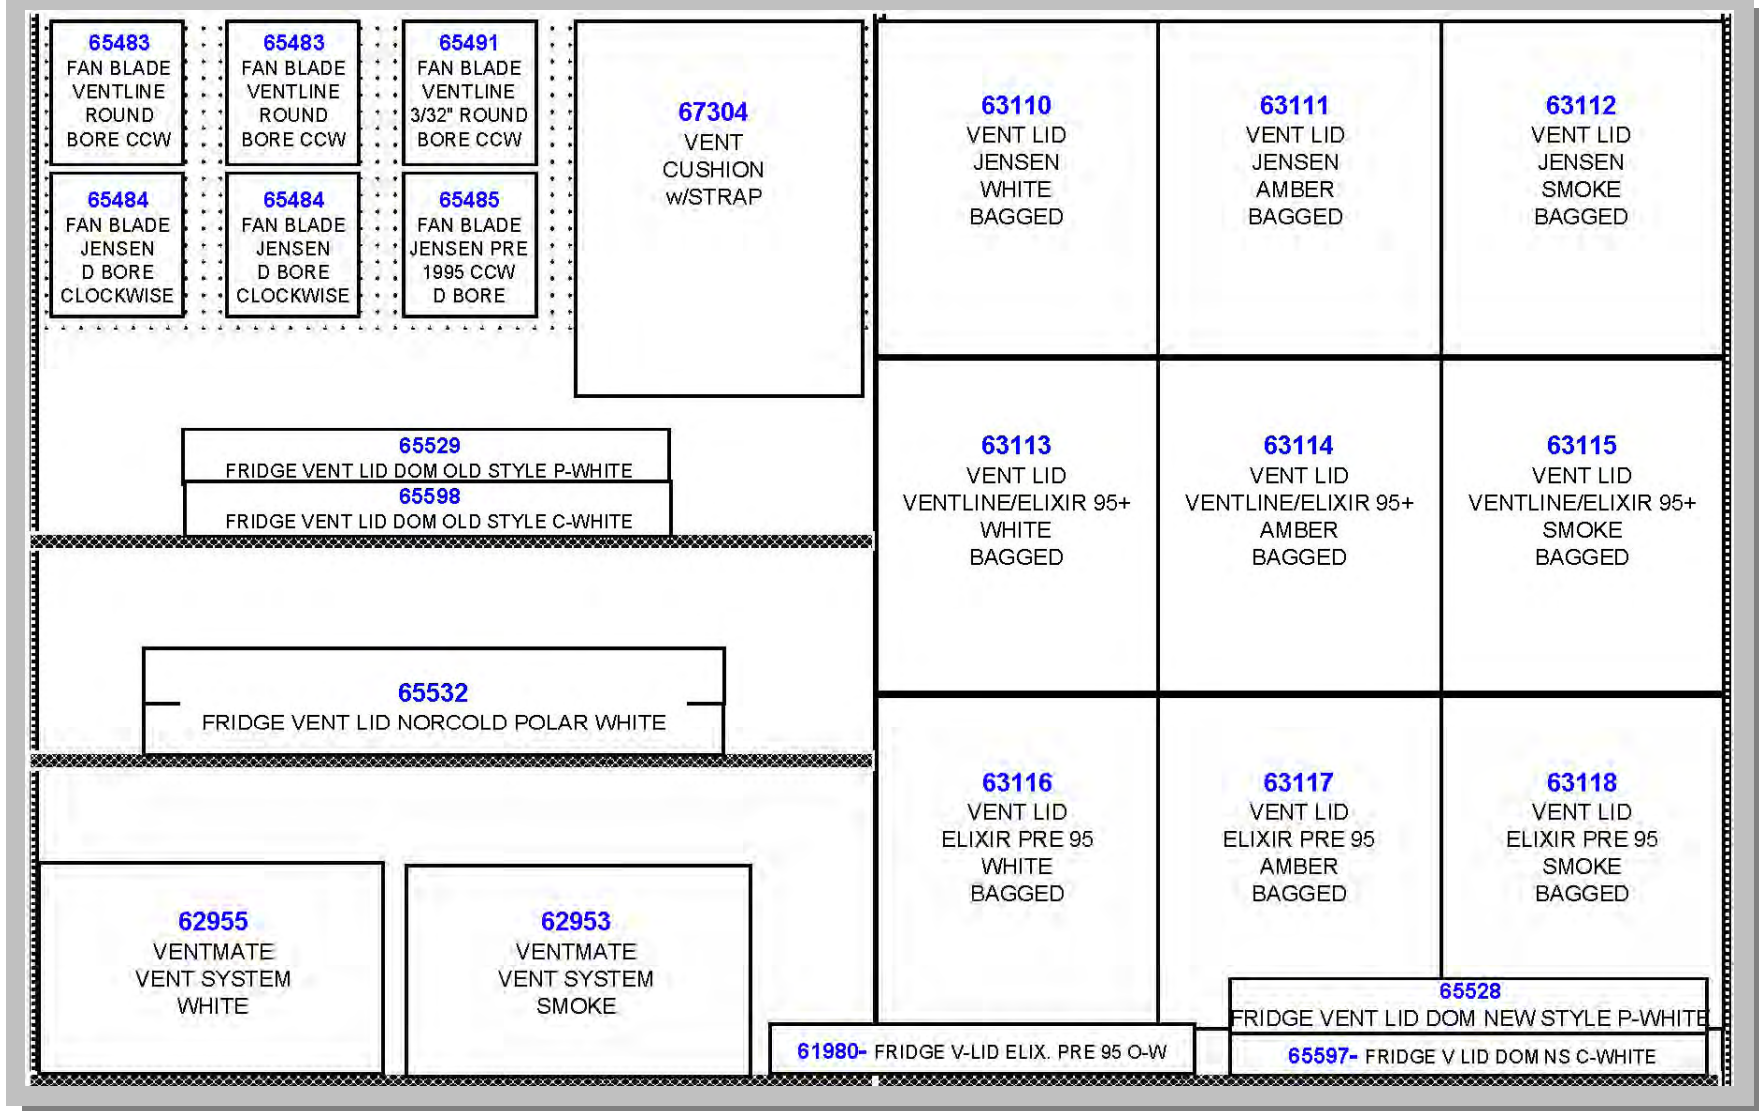

8' Bagged Vent Lids

PLAN-O-GRAM MAP

2- 48" Sections, 62" High

8' Bagged Vent Lids

PRODUCT LIST

Coast #	QTY	Description
65483	2	Fan Blade Ventline R Bore CCW
65491	2	Fan Blade New Ventline 3/32" R Bore CCW
65484	2	Fan Blade Jensen D Bore Clockwise
65485	2	Fan Blade Pre 95 Jensen D Bore CCW
67304	2	Vent Cushion with Strap
65529	2	Fridge Vent Lid Domestic Old Style Polar White
65598	2	Fridge Vent Lid Domestic Old Style Colonial White
65532	2	Fridge Vent Lid Norcold Polar White
62955	2	Ventmate Vent System White
62953	2	Ventmate Vent System Smoke
63110	2	Vent Lid Jensen White Bagged
63111	2	Vent Lid Jensen Amber Bagged
63112	2	Vent Lid Jensen Smoke Bagged
63113	2	Vent Lid Ventline/Elixir 95+ White Bagged
63114	2	Vent Lid Ventline & Elixir 95+ Amber Bagged
63115	2	Vent Lid Ventline/Elixir 95+ Smoke Bagged
63116	2	Vent Lid Elixir Pre 1995 White Bagged
63117	2	Vent Lid Elixir Pre 1995 Amber Bagged
63118	2	Vent Lid Elixir Pre 1995 Smoke Bagged
61980	2	Fridge Vent Lid Elixir Pre 95 Off White
65528	2	Fridge Vent Lid Domestic New Style Polar White
65597	2	Fridge Vent Lid Domestic New Style Colonial White

For more information, please contact your local sales representative.

www.ventmateproducts.com