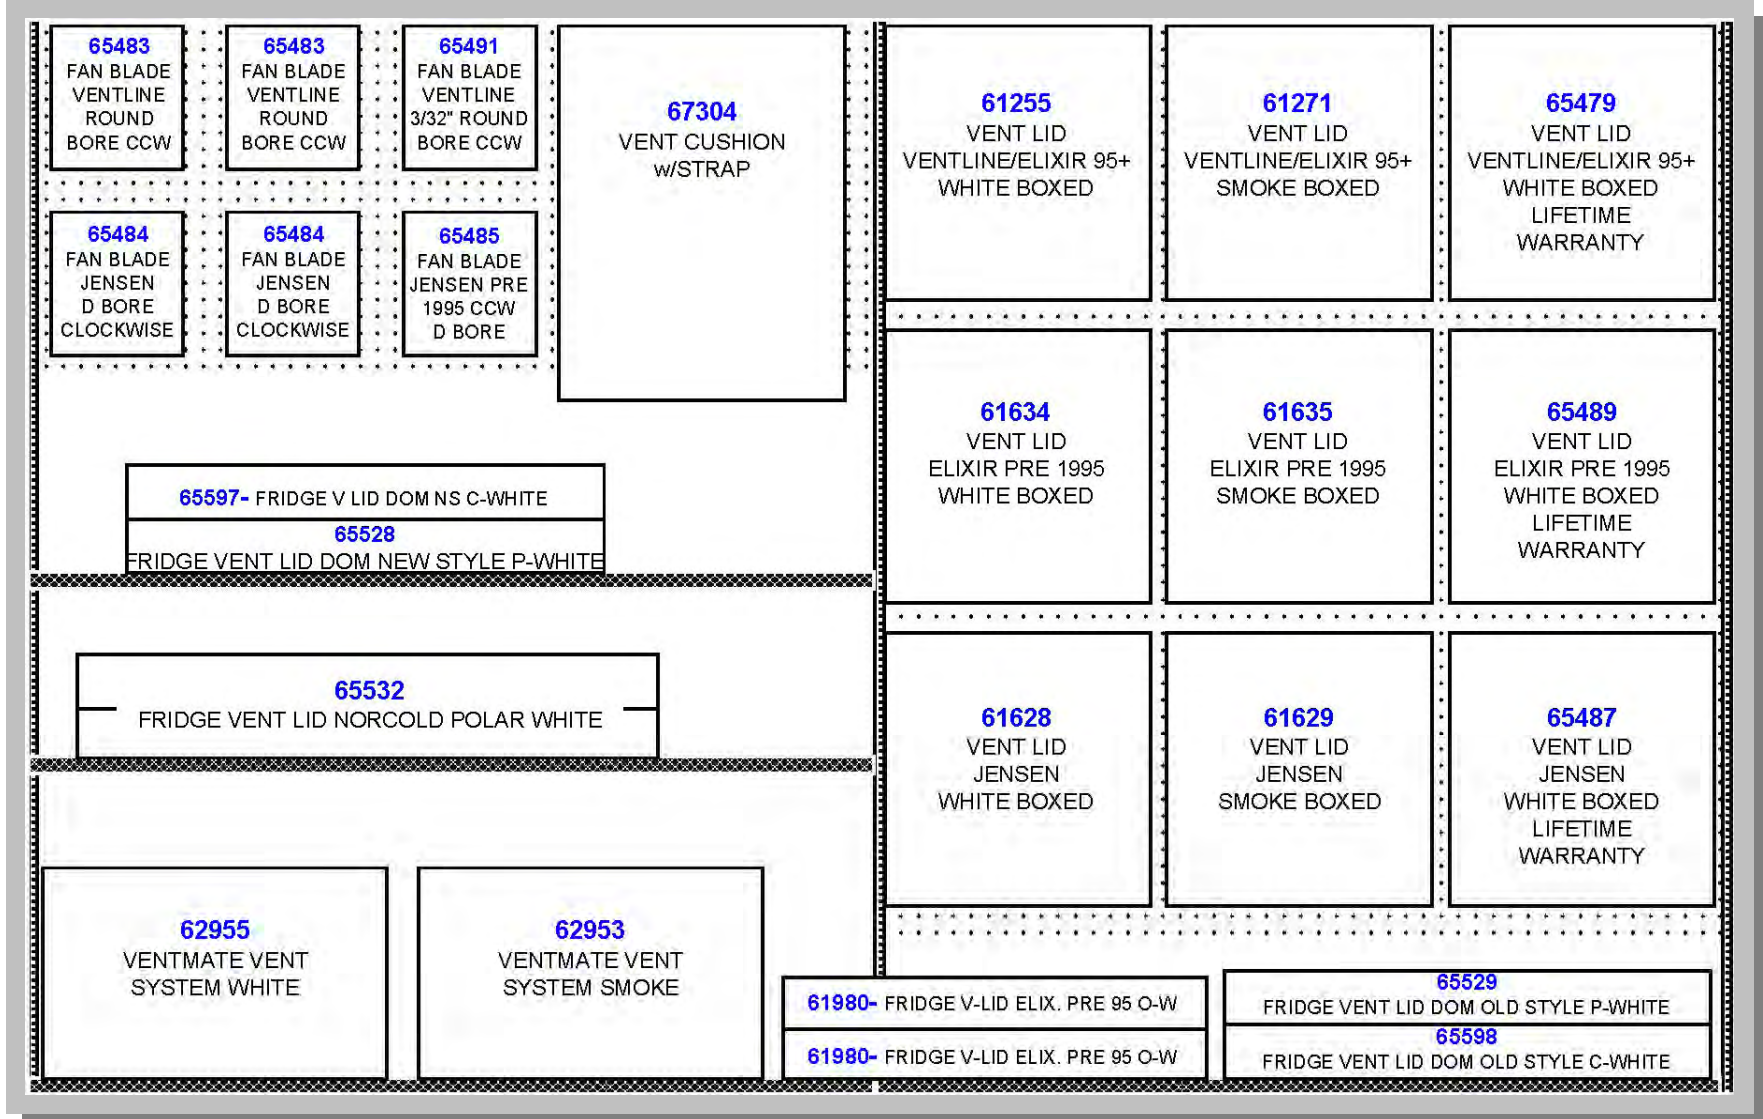

14" x 14" - Replaces Jensen VENT LID
Couvercle de remplacement pour aérateur Jensen 14" x 14"

- Fully Adjustable
- Sturdy Construction
- Mounts and Dismounts Quickly and Easily
- Easy to Install and Operate
- Just Follow Complete Instructions Inside

For more information, please contact your local sales representative.

www.ventmateproducts.com

8' Boxed Vent Lids

PLAN-O-GRAM MAP

2- 48" Sections, 62" High

For more information, please contact your local sales representative.