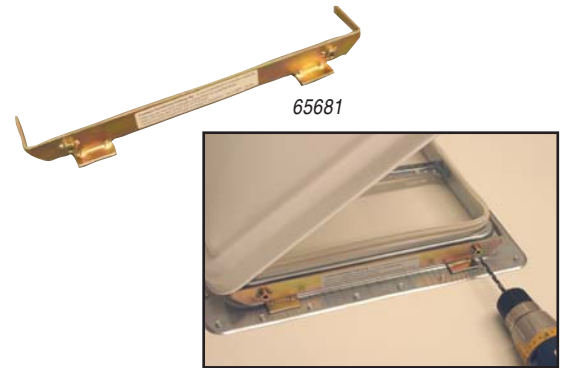

Ventmate Accessories

Ventmate Rubber Roof Mounting Kit (included)

Mounts to the side of most popular 14" x 14" roof vents. Eliminates the need to remove existing vent mounting screws while also eliminating the need to drill holes in the roof. Works with all VentMate vent hoods.

65213 Rubber Roof Mounting Kit

65213

Ventmate Drilling Jig

Make installation of Ventmate vent hoods even faster and easier with the drilling jig. Simply place the jig over the vent and drill holes using the heat-treated guides on the jig. Fits most major brands of 14" x 14" vents. The zinc chromate plating provides durable, long-lasting protection against rust.

65681 Drilling Jig

65681