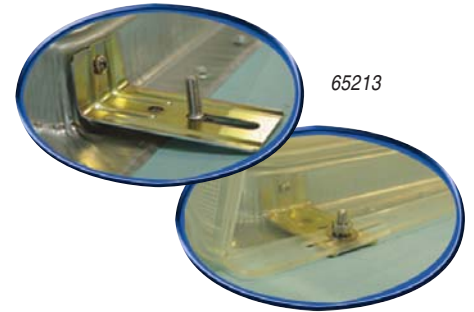

Ventmate Rubber Roof Mounting Kit (included)

Mounts to the side of most popular 14" x 14" roof vents. Eliminates the need to remove existing vent mounting screws while also eliminating the need to drill holes in the roof. Works with all VentMate vent hoods.

65213 Rubber Roof Mounting Kit

65213

Ventmate Drilling Jig

Make installation of Ventmate vent hoods even faster and easier with the drilling jig. Simply place the jig over the vent and drill holes using the heat-treated guides on the jig. Fits most major brands of 14" x 14" vents. The zinc chromate plating provides durable, long-lasting protection against rust.